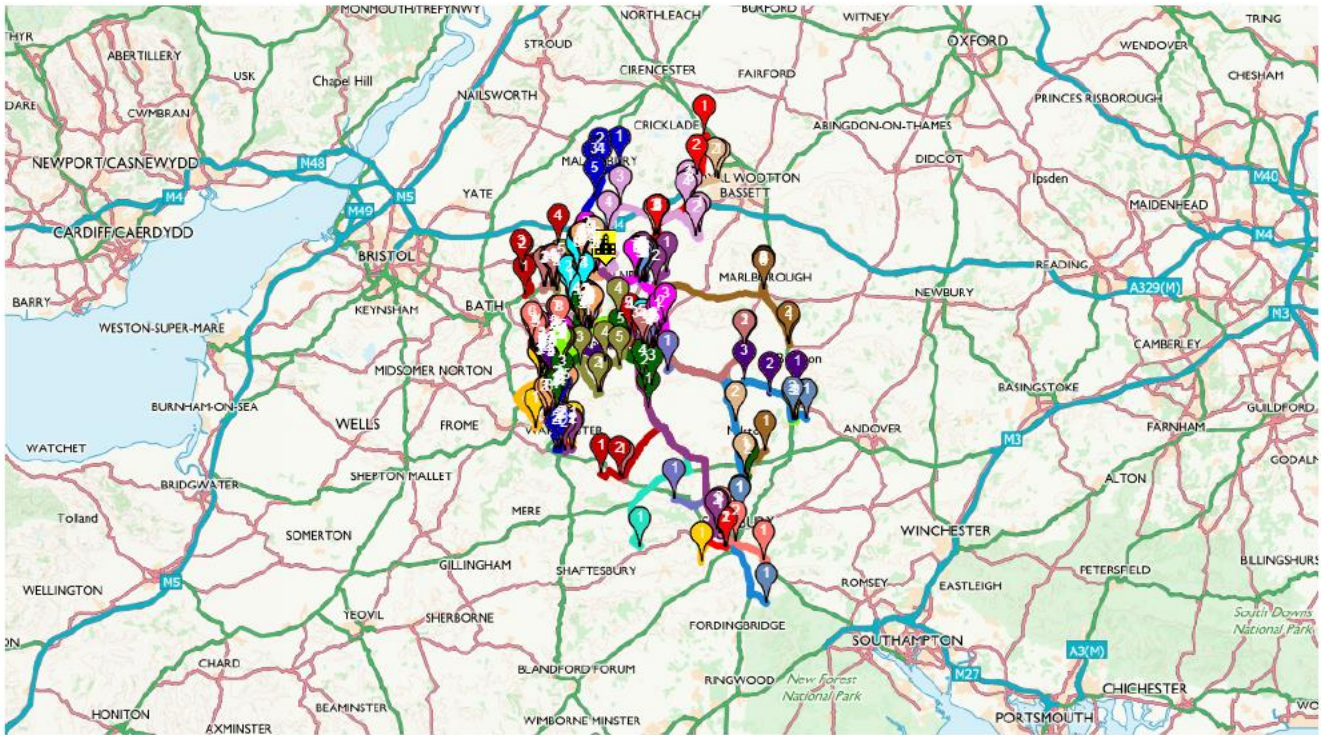

T3 Abbeyfield

Solution Info - 64 Routes

Route	Destinations	Time	Distance	Passengers
1	ABBEYFIELD SCHOOL	37m 0s	9.9 miles	7
2	ABBEYFIELD SCHOOL	47m 0s	17.1 miles	5
3	ABBEYFIELD SCHOOL	55m 0s	28.8 miles	3
4	ABBEYFIELD SCHOOL	58m 0s	25.5 miles	6
5	ABBEYFIELD SCHOOL	39m 0s	8.6 miles	5
6	ABBEYFIELD SCHOOL	37m 0s	6.7 miles	9
7	ABBEYFIELD SCHOOL	56m 0s	19.5 miles	5
8	ABBEYFIELD SCHOOL	43m 0s	9.8 miles	6
9	ABBEYFIELD SCHOOL	31m 0s	10.9 miles	5
10	ABBEYFIELD SCHOOL	35m 0s	5.7 miles	6
11	ABBEYFIELD SCHOOL	45m 0s	16.0 miles	4
12	ABBEYFIELD SCHOOL	49m 0s	19.9 miles	3
13	ABBEYFIELD SCHOOL	60m 0s	29.4 miles	3
14	ABBEYFIELD SCHOOL	38m 0s	10.8 miles	6
15	ABBEYFIELD SCHOOL	48m 0s	8.0 miles	6
16	ABBEYFIELD SCHOOL	23m 0s	2.7 miles	5
17	ABBEYFIELD SCHOOL	58m 0s	30.5 miles	2